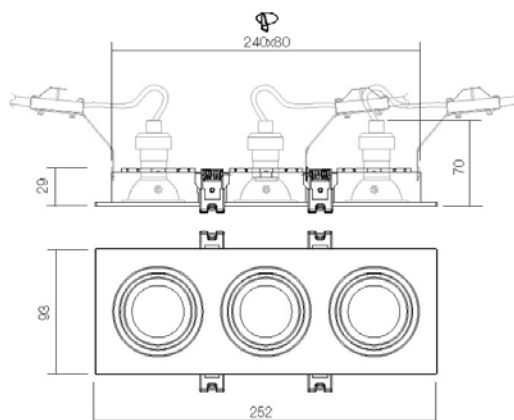

Product type	Downlight
Input voltage	230V, 50Hz
Lamp holder	GU10
Power	3 x max. 50W
Protection class	Class II
IP rating	IP20
Warranty (years)	5