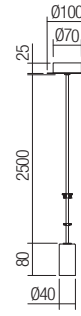

ACC-P-SWH-TRESOR Sand White

ACC-P-SBK-TRESOR Sand Black

E27, 1 x max. 42W