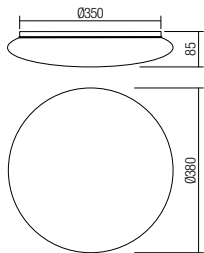

LIGHT OFF

285

04-531
SMD LED - 24W
CCT 3000-6500K + RGB · CRI 80
LED flux: 2500 lm
Luminaire flux: 850 lm

INDOOR