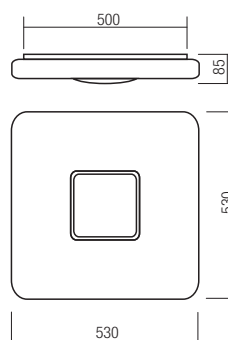

**INFINITE COLORS
WITH RGB
LIGHT CONTROL**

**DIFFUSER WHIT
GLITTERING EFFECT**

INFO/DIMENSIONS

05-918

SMD LED 48W
CCT 3000-6500K + RGB
CRI 80
LED flux 5200 lm
Luminaire flux 3024 lm